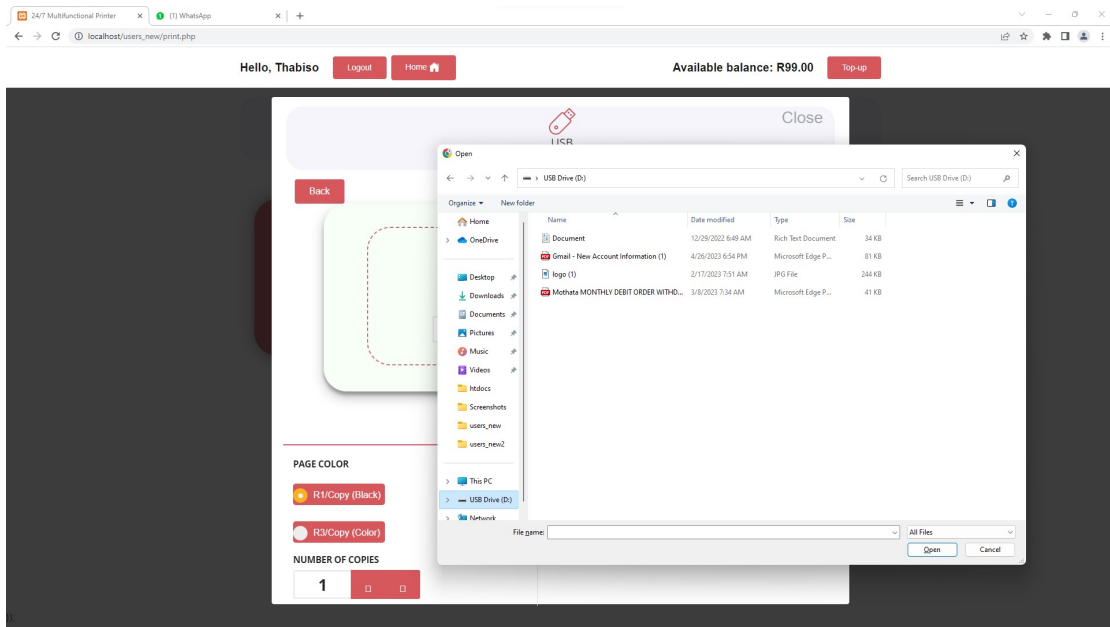

Login

Print from USB

must auto refresh after 20 seconds and go to home page

Scan to usb (broken business process)

Create folder not working

Scan to drive

Scan to email

Unable to preview files on drive