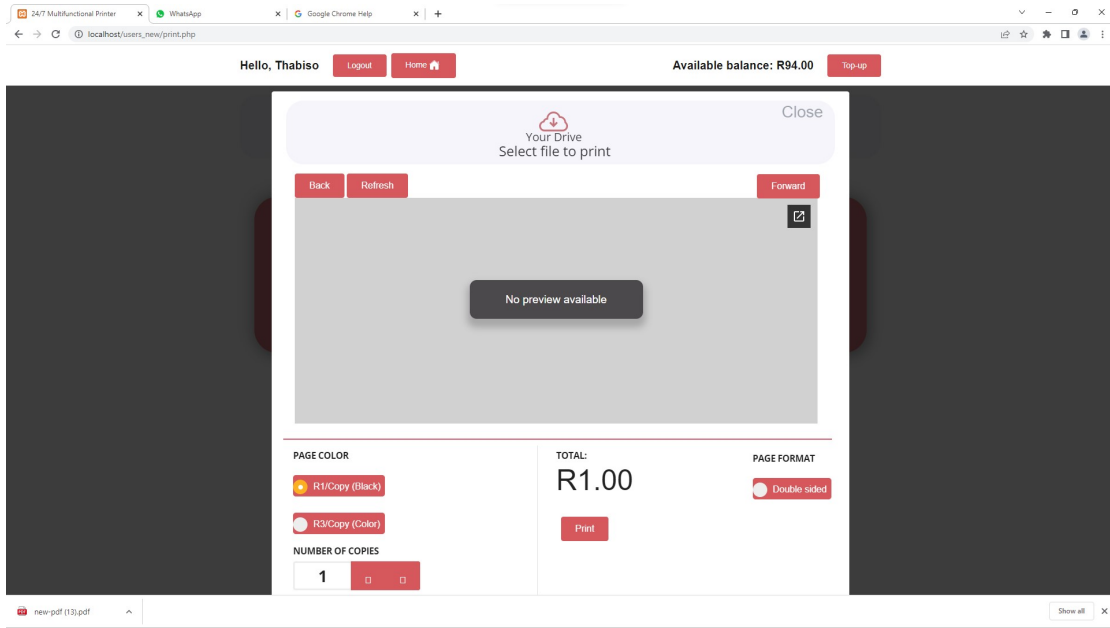

Login

Print from USB

must auto refresh after 20 seconds and go to home page

Scan to usb (broken business process)

Create folder not working

Scan to drive

Scan to email

Unable to preview files on drive