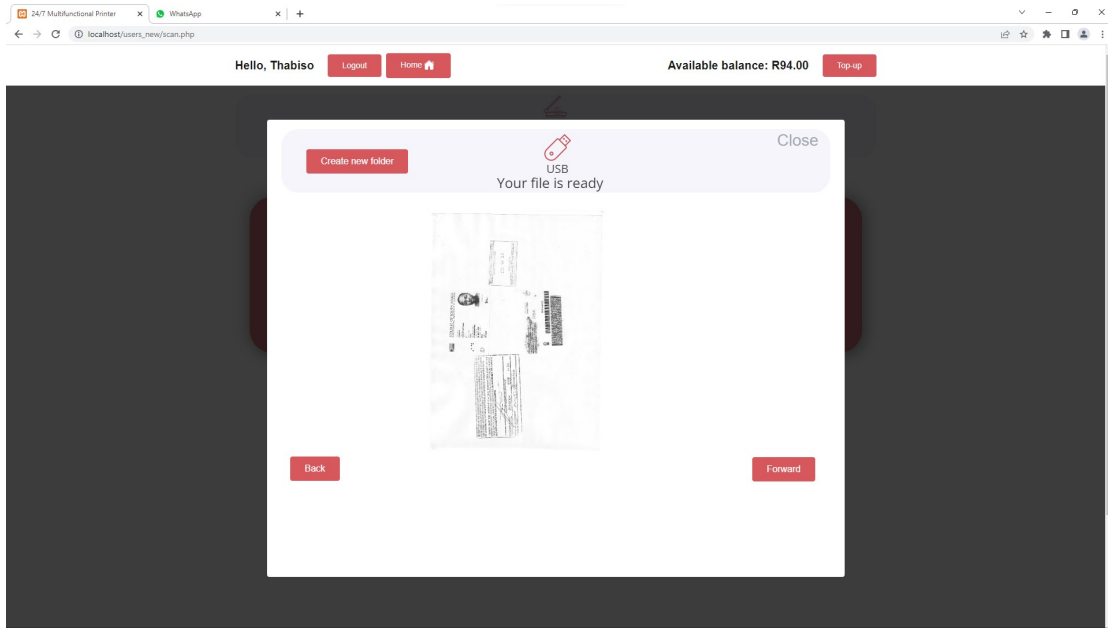

Login

Print from USB

must auto refresh after 20 seconds and go to home page

Scan to usb (broken business process)

Create folder not working

Scan to drive

Scan to email

Unable to preview files on drive