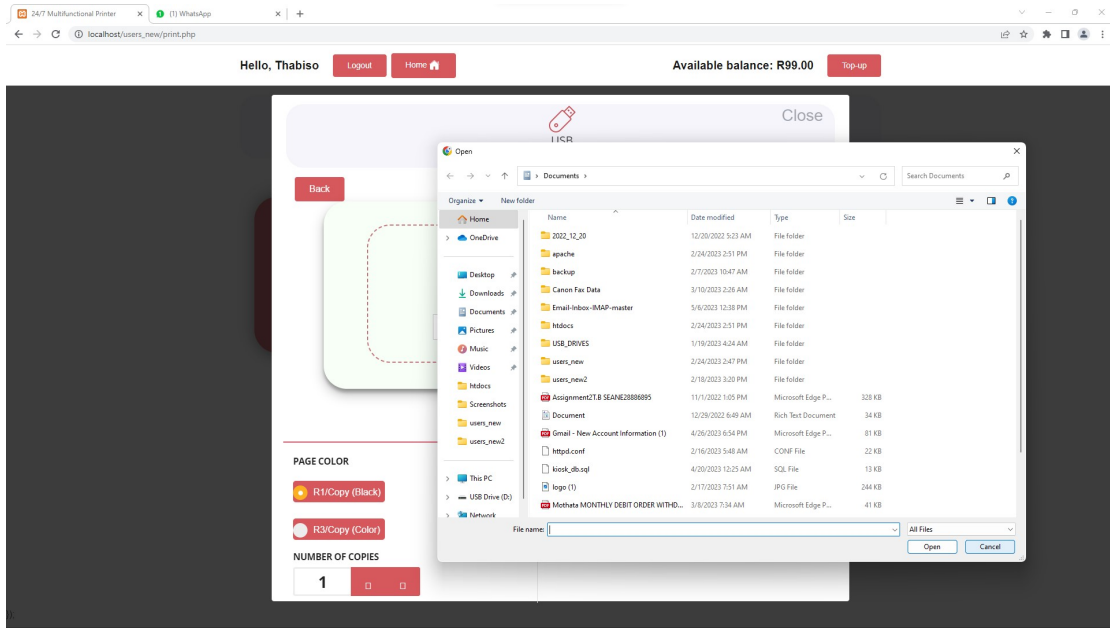

Login

Print from USB

must auto refresh after 20 seconds and go to home page

Scan to usb (broken business process)

Create folder not working

Scan to drive

Scan to email

Unable to preview files on drive