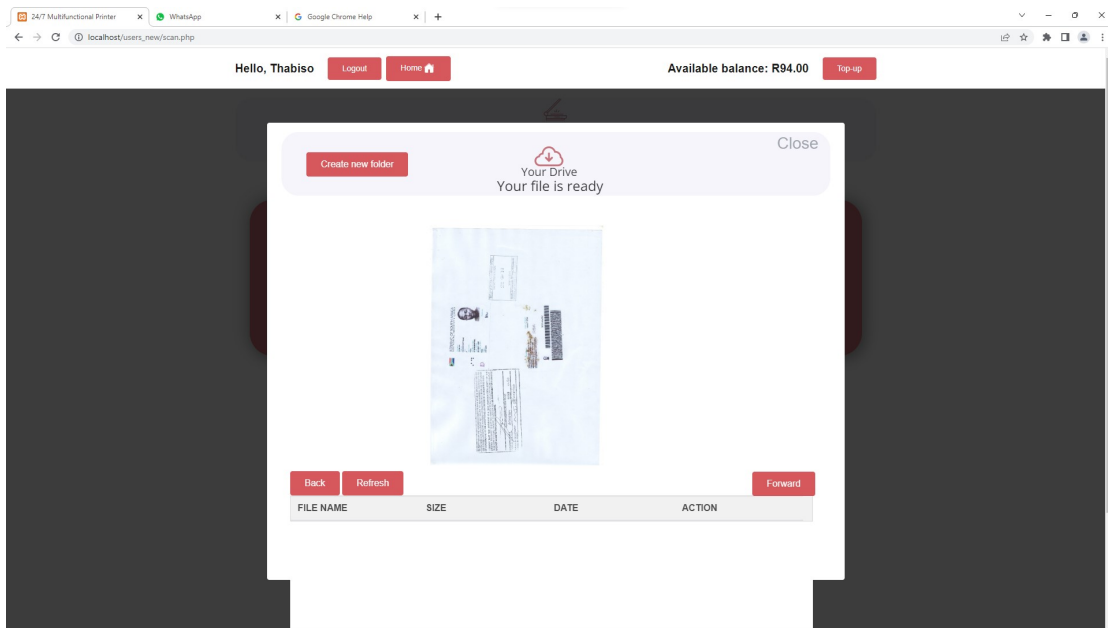

Login

Print from USB

must auto refresh after 20 seconds and go to home page

Scan to usb (broken business process)

Create folder not working

Scan to drive

Scan to email

Unable to preview files on drive