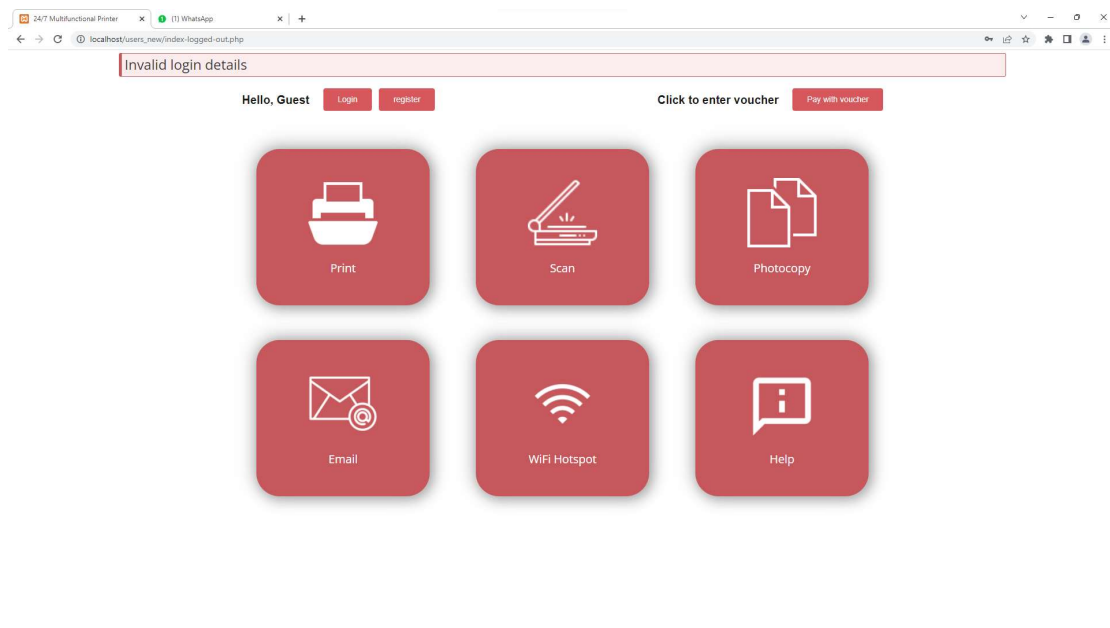

Login

Print from USB

must auto refresh after 20 seconds and go to home page

Scan to usb (broken business process)

Create folder not working

Scan to drive

Scan to email

Unable to preview files on drive