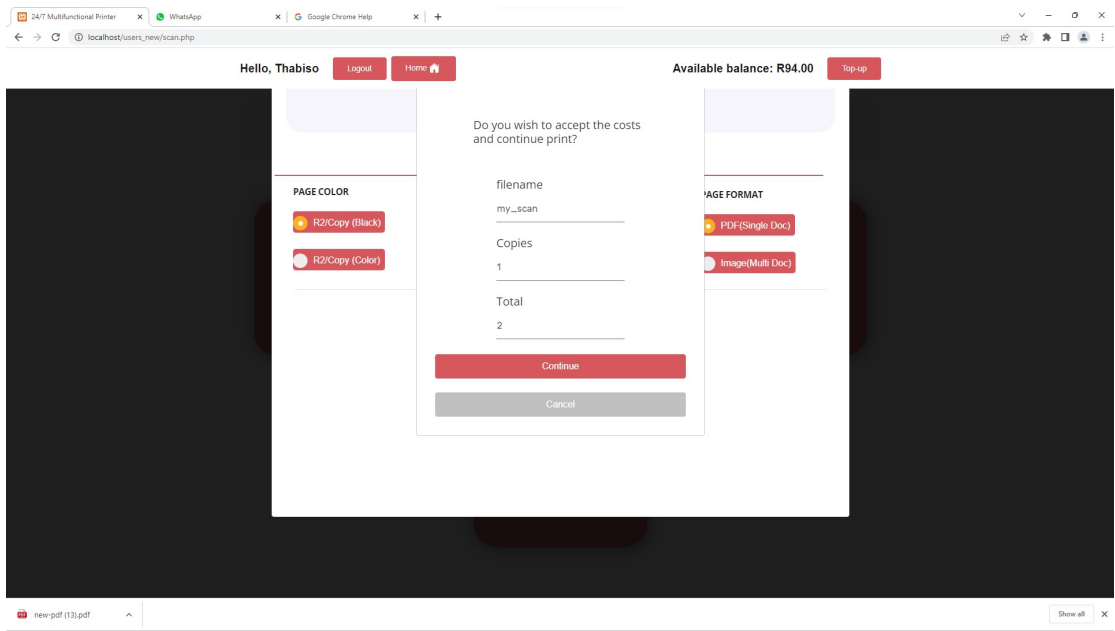

Login

Print from USB

must auto refresh after 20 seconds and go to home page

Scan to usb (broken business process)

Create folder not working

Scan to drive

Scan to email

Unable to preview files on drive