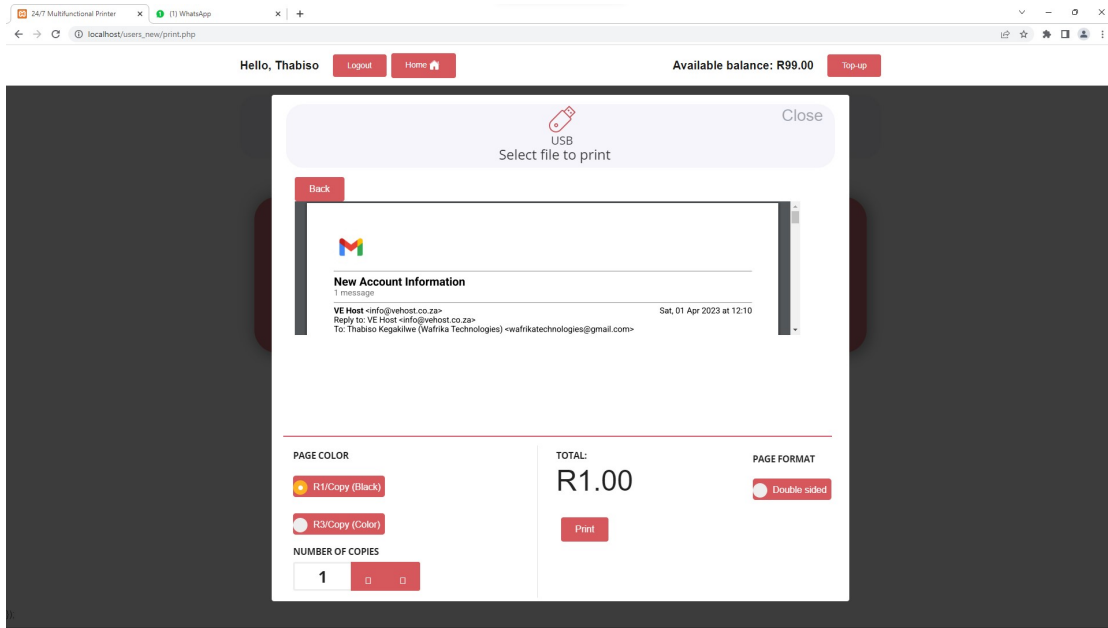

Login

Print from USB

must auto refresh after 20 seconds and go to home page

Scan to usb (broken business process)

Create folder not working

Scan to drive

Scan to email

Unable to preview files on drive

voucher balance suddenly changed